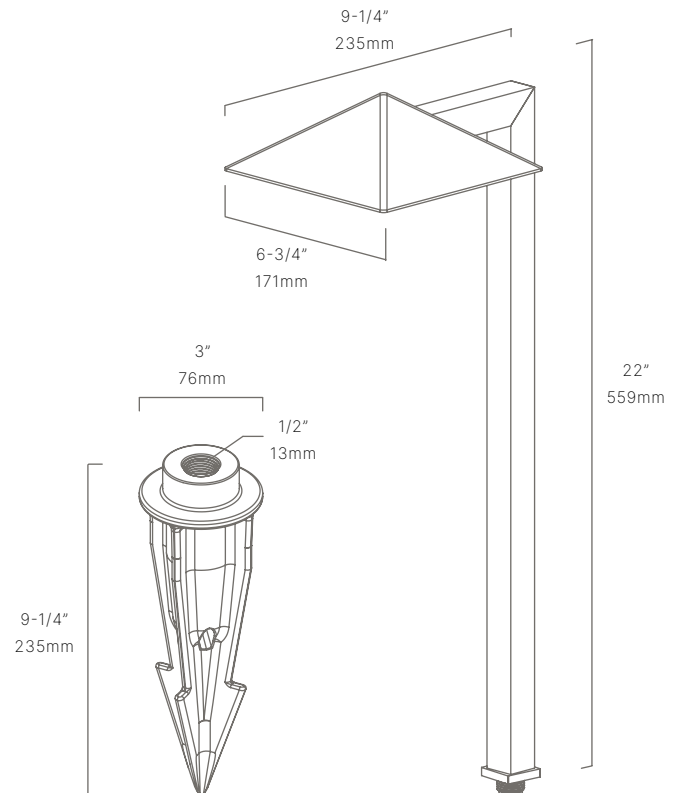

CONFIGURATOR:

PTA755107	LED	FINISH
( ) = Most common configuration	(2707) 2700K 7W (3007) 3000K 7W	(NAT) Natural Brass (BLP) Bronze Living Patina (BLPX) Extra Dark BLP

AVAILABLE FINISHES:

FIXTURE DIMENSIONS	W6-3/4" x H22" x L9-1/4"
LIGHT SOURCE	Integrated LED
COLOR TEMPERATURES	2700K, 3000K
WATTAGES	7W
CRI (RA)	80 CRI
VOLTAGE	12V
DELIVERED LUMENS	258lm (3000K)
DIMMABLE	Yes, Dim to <10% via Transformer
DRIVER	Yes, 12V Integral Constant Current
TRANSFORMER	No, 12V AC/DC Transformer Required
MOUNT	Yes, Included 1/2" NPS Adapter
GROUND STAKE	Yes, Included MGS001109
FINISH	Included Natural Brass
MATERIAL	Brass
WIRE LENGTH	24"
LOCATION	Exterior Wet
CERTIFICATIONS	UL, IP66, IP67, Dark Sky

*For complete warranty terms, please visit: www.auroralight.com/warranty/